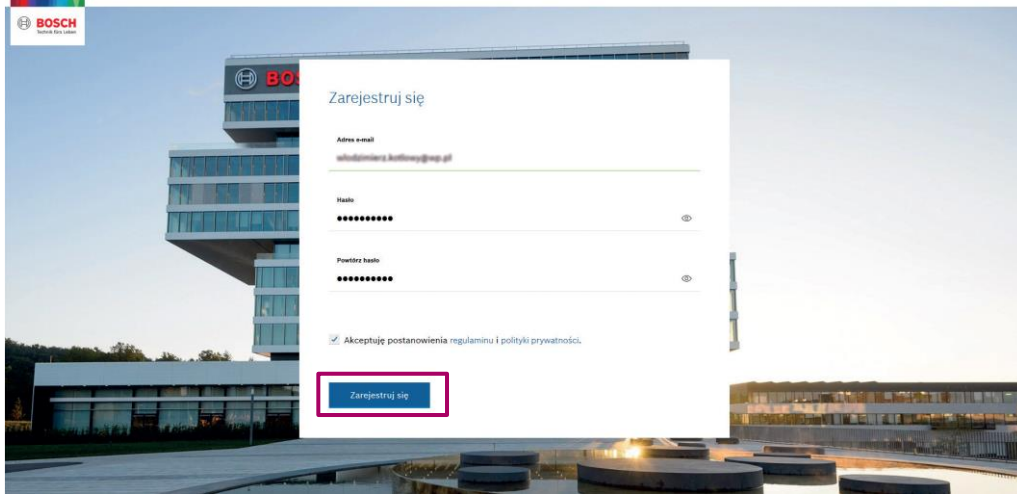

Rejestracja Bosch ID

- Wprowadź swój login = adres e-mail i utwórz hasło Bosch ID.
- Hasło musi składać się z co najmniej 10 znaków, w tym co najmniej 1 dużej litery, 1 cyfry i 1 znaku specjalnego. W hasle rozróżniana jest wielkość liter. Hasło należy wpisać dwukrotnie.
- Zapoznaj się z regulaminem, zaakceptuj go a następnie kliknij „Zarejestruj się”.

- Wyświetla się poniższy ekran: